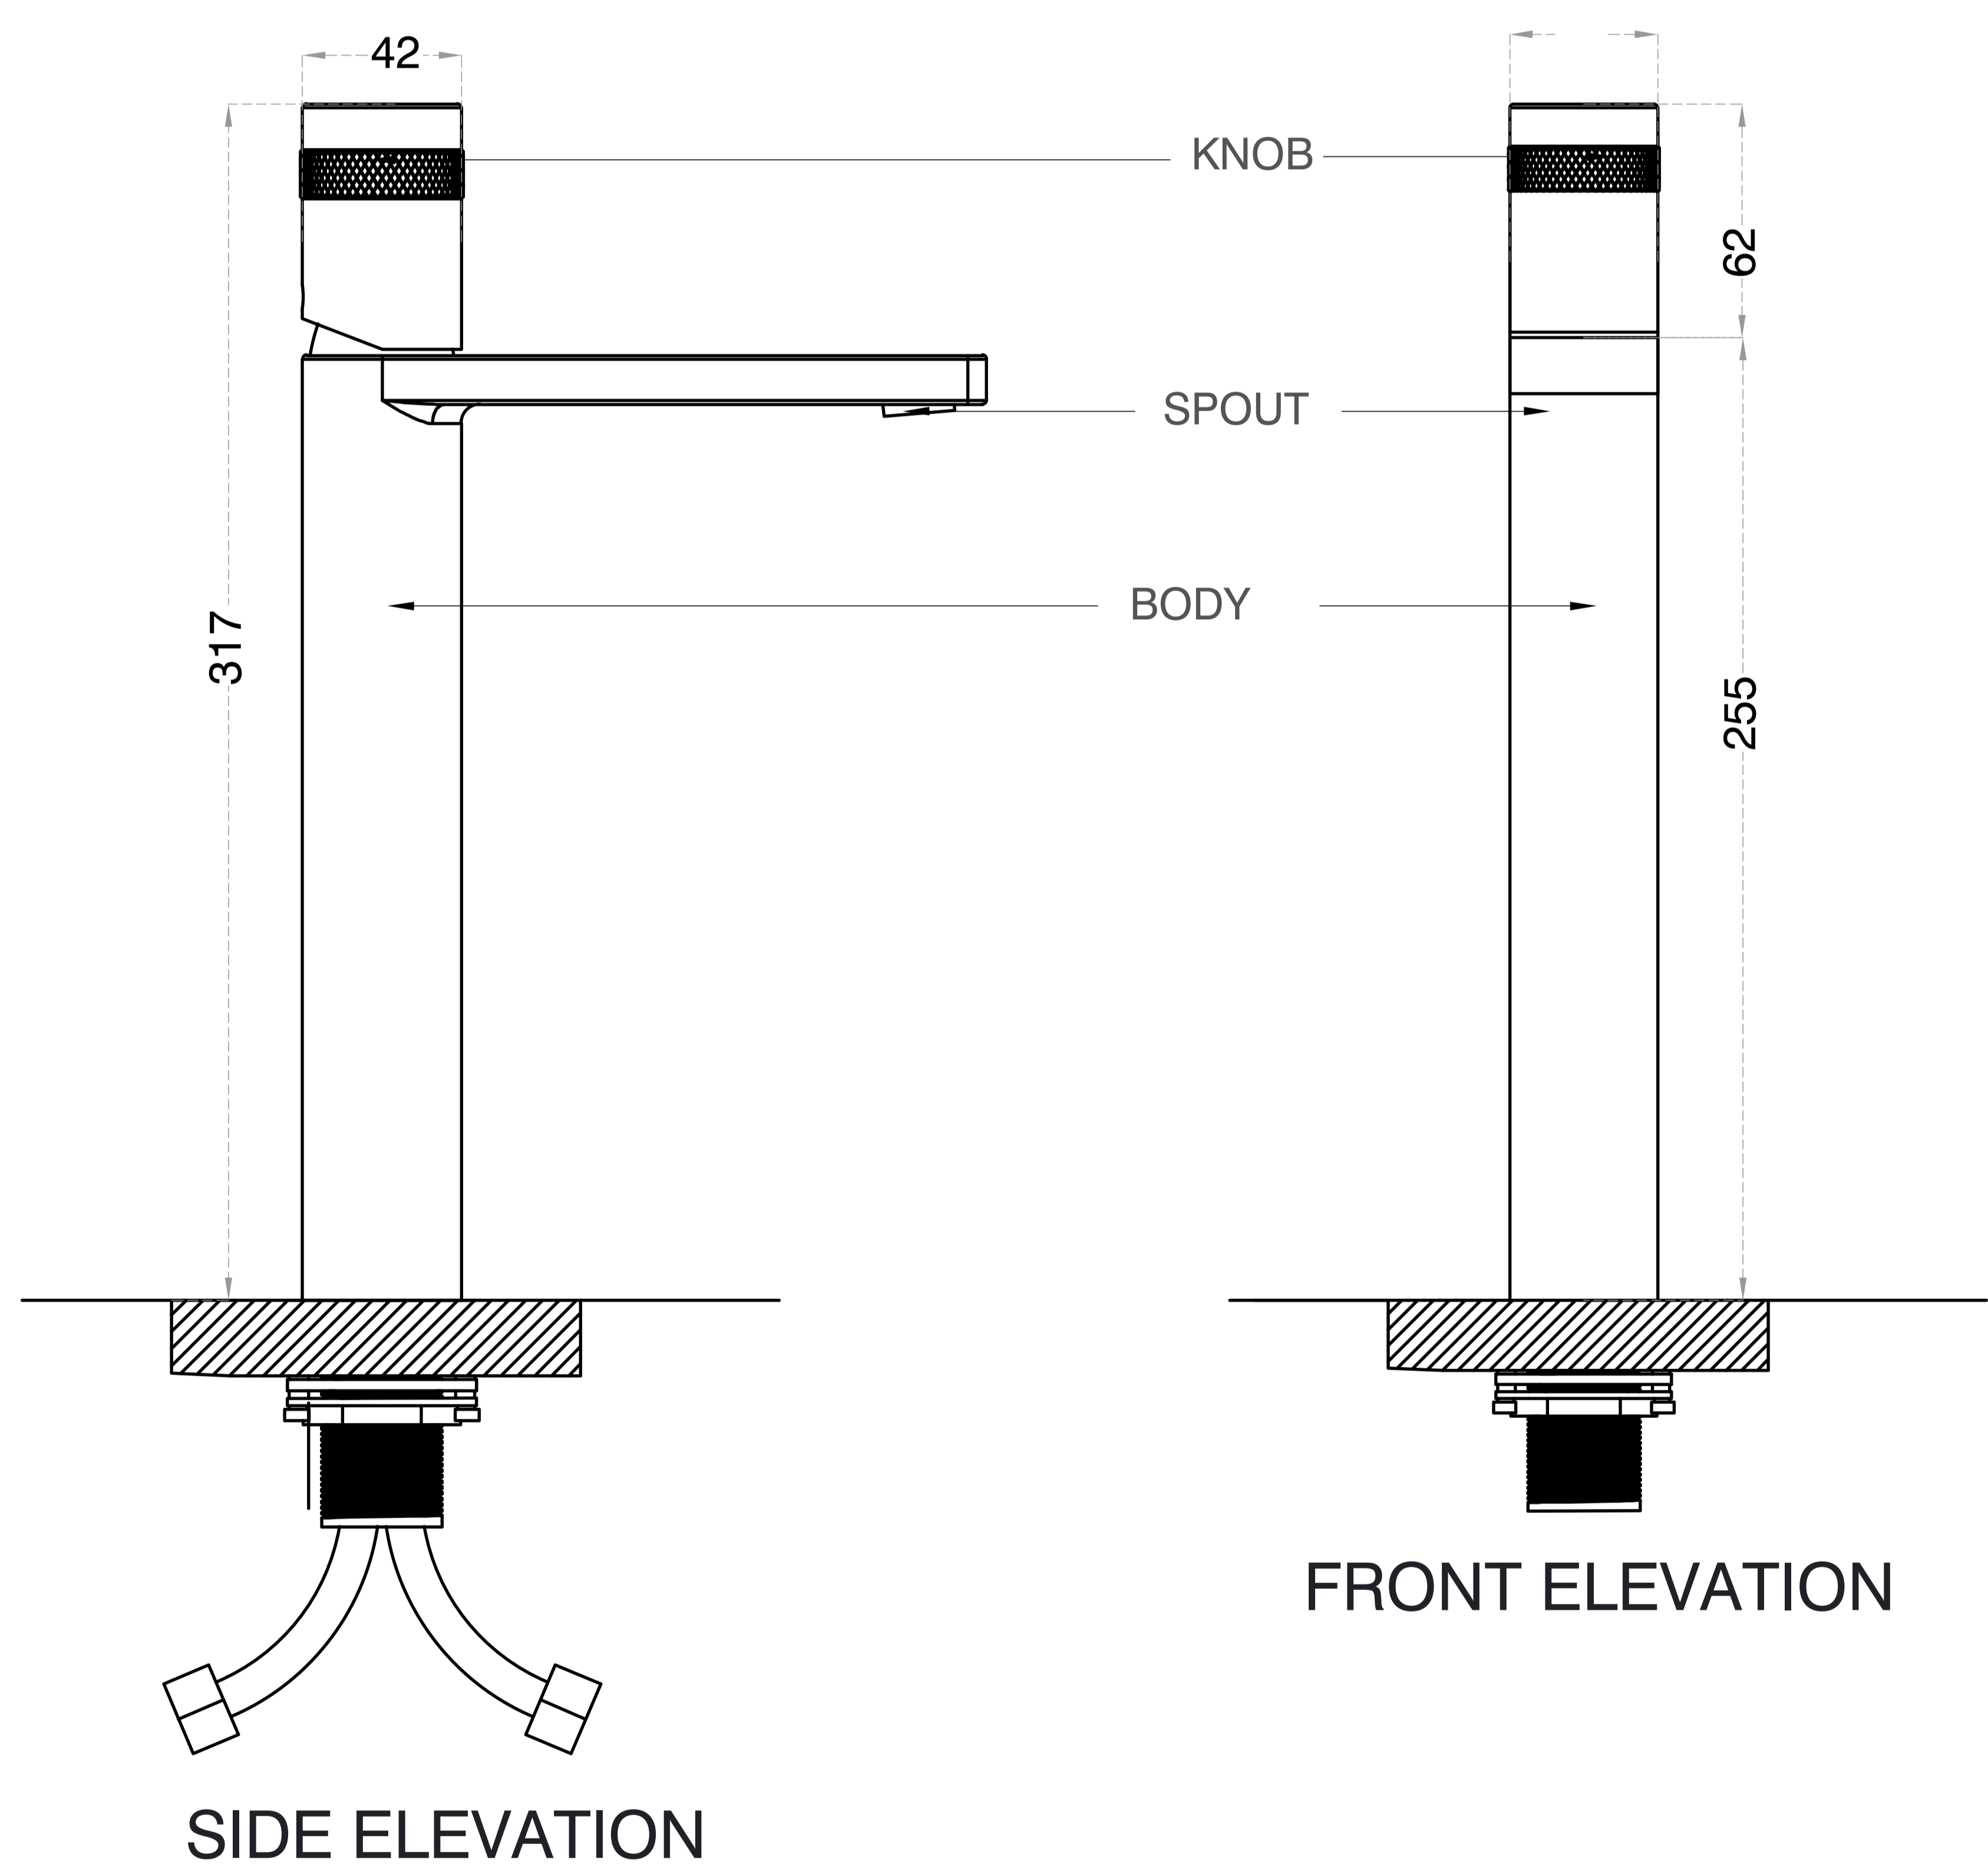

## Basin Mixer – Tall Body

Product Code : 2080

### Technical Drawing

All dimension are in **mm**