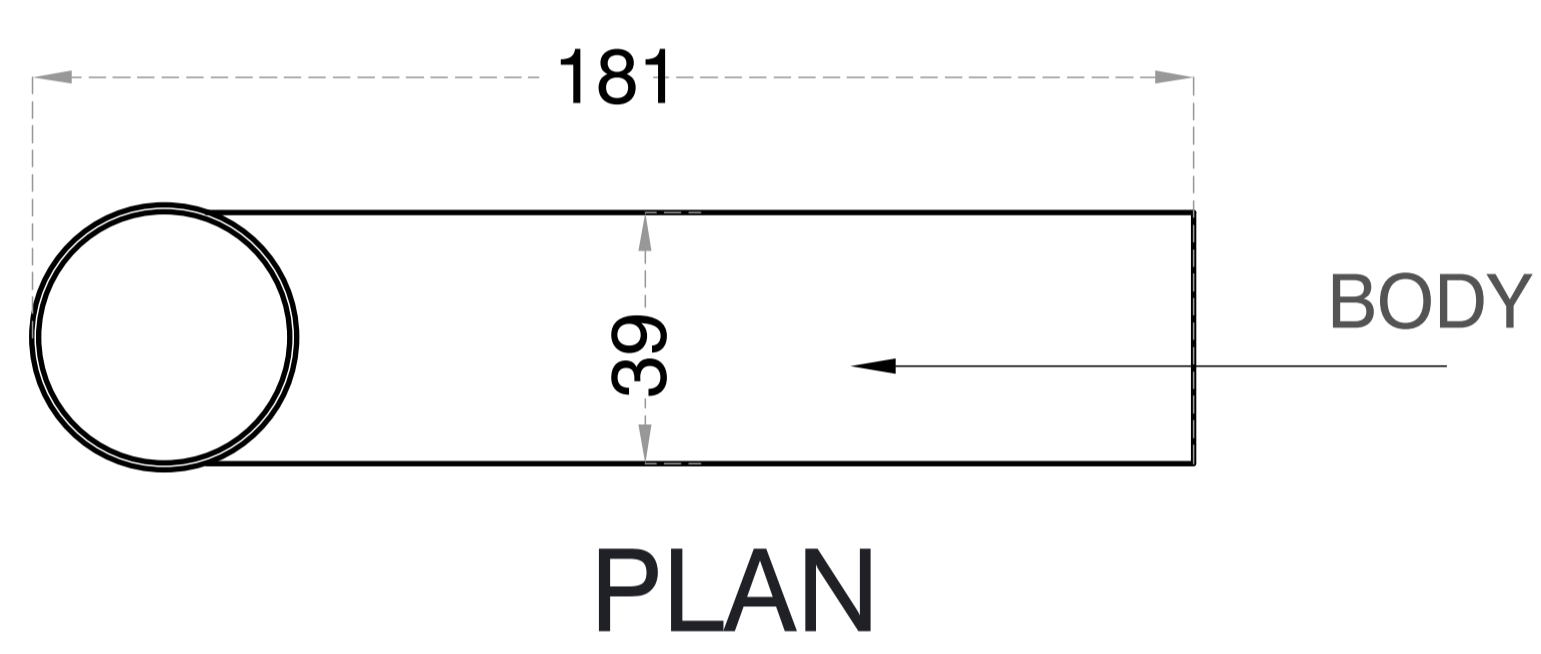

## Basin Mixer – Tall Body

Product Code : 2080

### Technical Drawing

All dimension are in **mm**